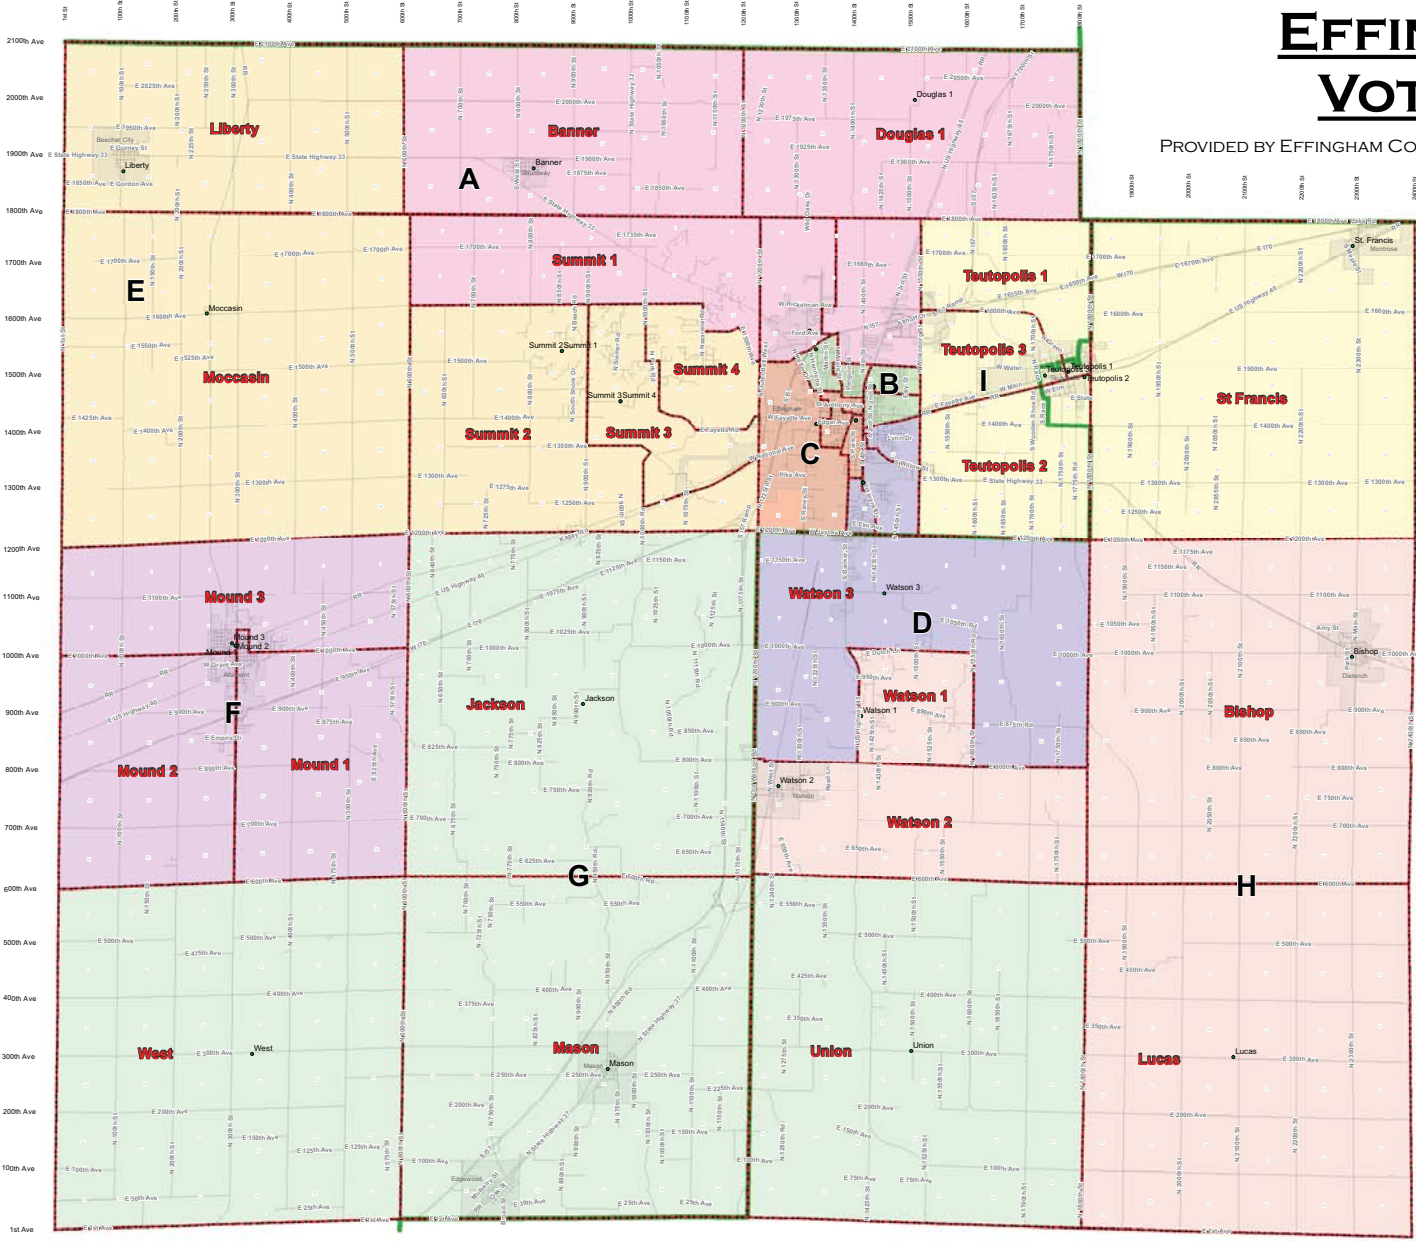

EFFINGHAM COUNTY VOTING DISTRICTS

PROVIDED BY EFFINGHAM COUNTY CLERK, KERRY J. HIRTZEL AND EFFINGHAM COUNTY GIS

NOTE: DETAILED MAP FOR DOUGLAS TOWNSHIP AVAILABLE ON THE COUNTY CLERK'S WEBSITE.

LEGEND

- POLLING PLACES
- ROADS
- LEGISLATIVE DISTRICTS
- VOTING PRECINCTS
- MUNICIPAL BOUNDARIES

COUNTY BOARD DIST.