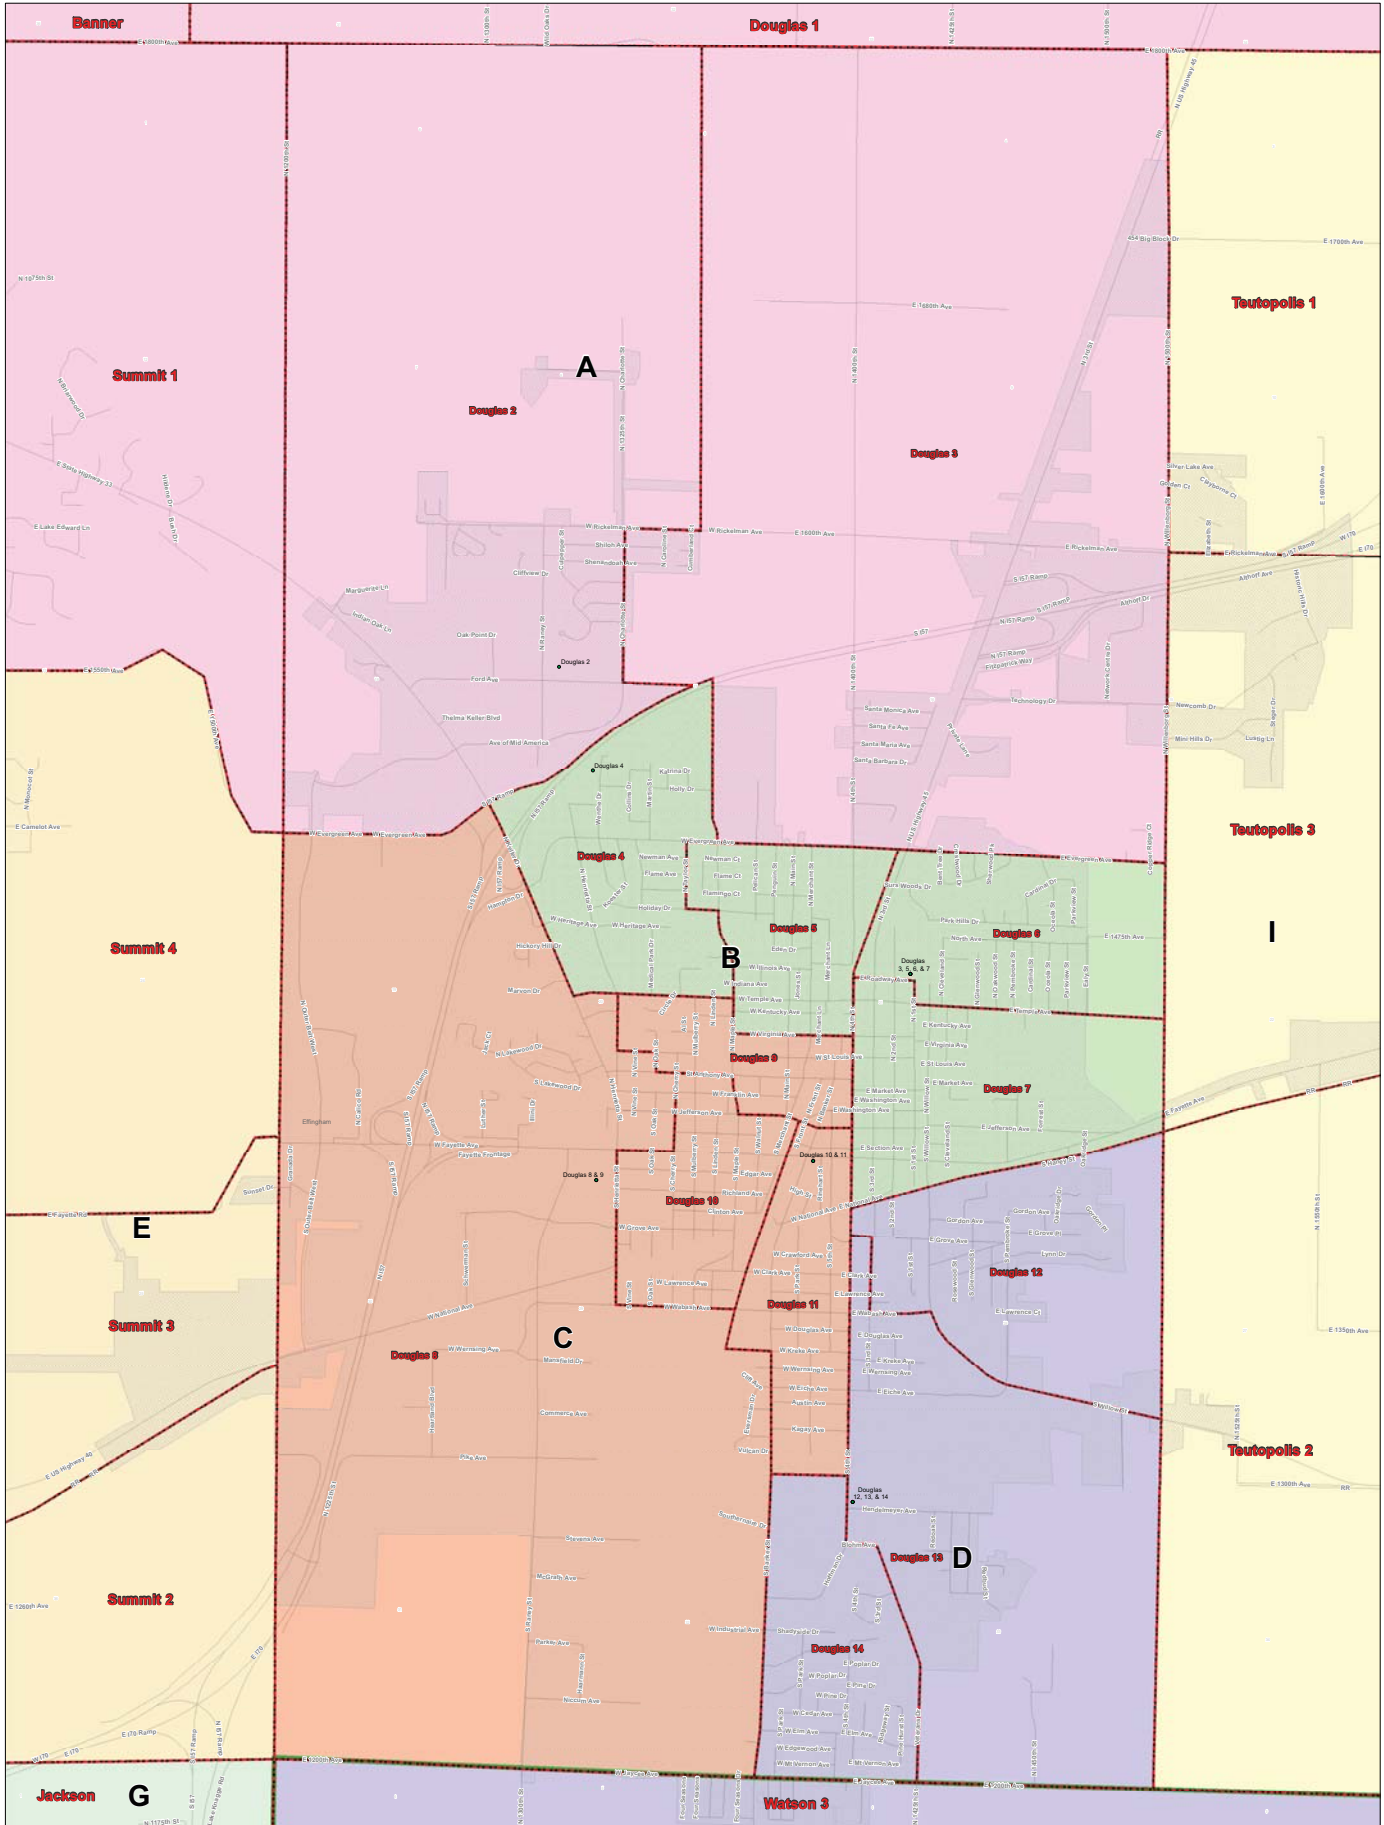

EFFINGHAM COUNTY VOTING DISTRICTS - DOUGLAS TOWNSHIP

NOTE: DISTRICT MAP FOR ENTIRE COUNTY CAN BE FOUND ON THE COUNTY CLERK'S WEBSITE.

LEGEND

- POLLING PLACES
- ROADS
- LEGISLATIVE DISTRICTS
- COUNTY BOARD DIST.
- VOTING PRECINCTS
- MUNICIPAL BOUNDARIES