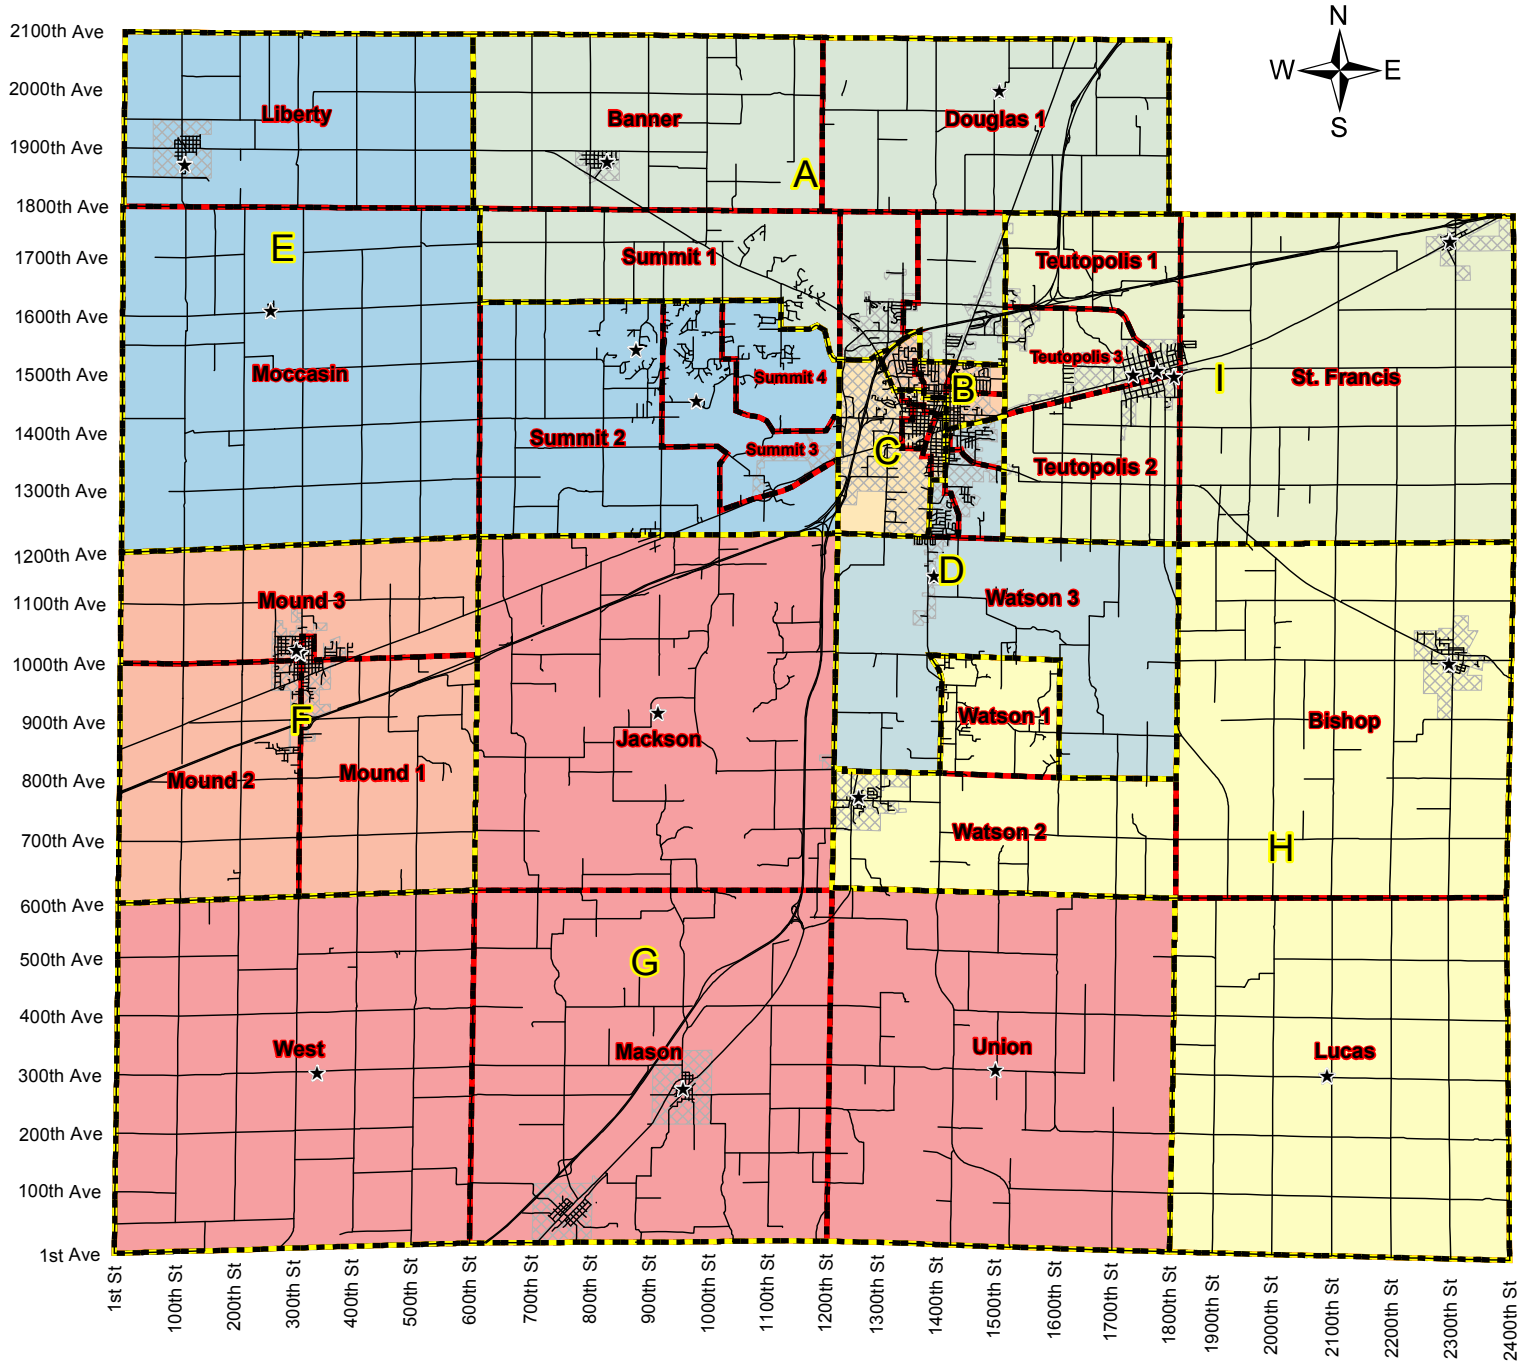

Effingham County Board Districts and Voting Precincts

Note: Detailed map of Douglas Township can be found on Co. Clerk's website

Legend

- ★ Polling Pl
- Streets
- ▨ Mun Bndries
- ▭ Voting Prec
- ▭ Cnty Brd Dist